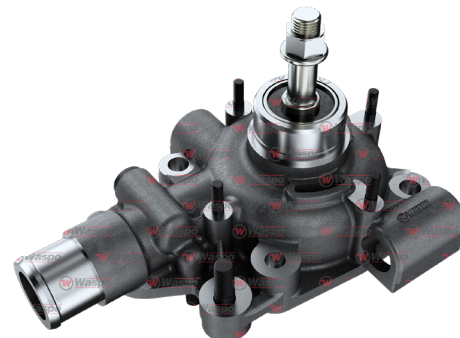

612-7701

WATER PUMP

OE NO

500361919   99448068
500300476
500361203
98438356
99438900