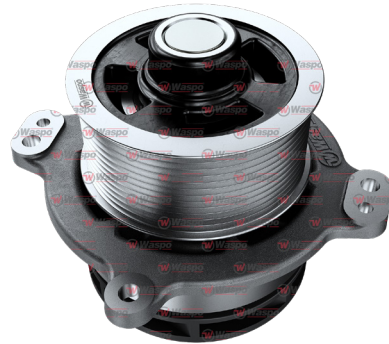

IVECO

Scan the QR
code to view our
IVECO products
on our website.

*Original part numbers mentioned only for descriptions.

601-7701

WATER PUMP

OE NO

42530033 93190285
500350785 98447661
99445447
98479675
93190287

606-7701

WATER PUMP

OE NO

42535615
42532082

607-7701

WATER PUMP

OE NO

500356553

608-7701

WATER PUMP

OE NO

99483937 926371
99460305
5001859590
504201935
5801931331

609-7701

WATER PUMP

OE NO

504029280
5801702443