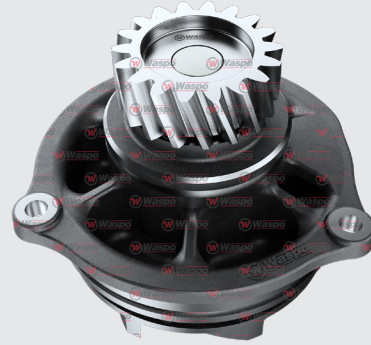

IVECO

Scan the QR
code to view our
IVECO products
on our website.

*Original part numbers mentioned only for descriptions.

601-7701

WATER PUMP

OE NO

42530033 93190285
500350785 98447661
99445447
98479675
93190287

602-7701

WATER PUMP

OE NO

42530032
61315472
93190286
503475055

603-7701

WATER PUMP

OE NO

500350798
93190288
93190284

604-7701

WATER PUMP

OE NO

93191101
4679242
4655054
4655010
4639182

605-7701

WATER PUMP

OE NO

98497117 4784454
98465322 504290853
98415712
4813370
4813371