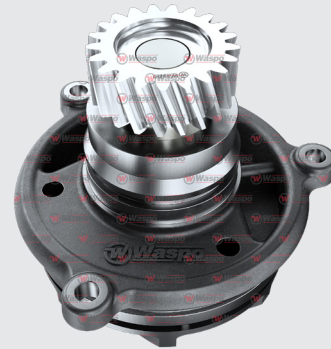

IVECO

Scan the QR
code to view our
IVECO products
on our website.

*Original part numbers mentioned only for descriptions.

601-7701

WATER PUMP

OE NO

42530033 93190285
500350785 98447661
99445447
98479675
93190287

602-7701

WATER PUMP

OE NO

42530032
61315472
93190286
503475055

603-7701

WATER PUMP

OE NO

500350798
93190288
93190284

604-7701

WATER PUMP

OE NO

93191101
4679242
4655054
4655010
4639182

605-7701

WATER PUMP

OE NO

98497117 4784454
98465322 504290853
98415712
4813370
4813371

606-7701

WATER PUMP

OE NO

42535615
42532082

607-7701

WATER PUMP

OE NO

500356553