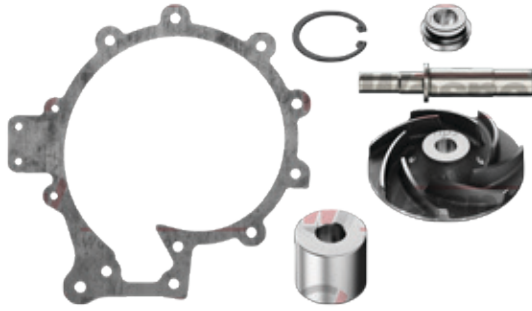

DAF

407-7702

Repair Kit

OEM Nr. ....

waspo.com.tr

415-7702

Repair Kit