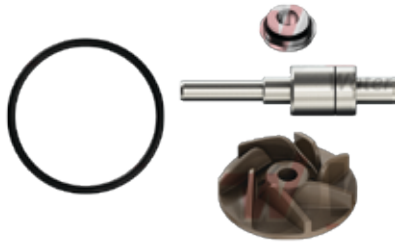

OEM Nr:

DAF

407-7702

Repair Kit

OEM Nr.

waspo.com.tr

415-7702

Repair Kit