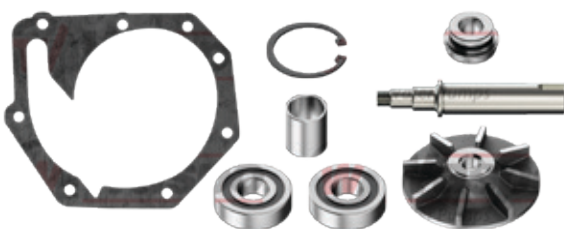

OEM Nr:

waspo.com.tr

409-7702

Repair Kit

OEM Nr:

waspo.com.tr

411-7702

Repair Kit