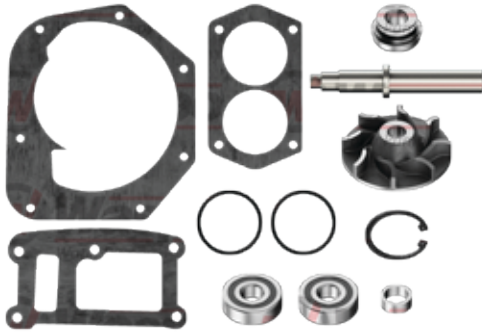

DAF

417-7702

Repair Kit

OEM Nr: .....

waspo.com.tr