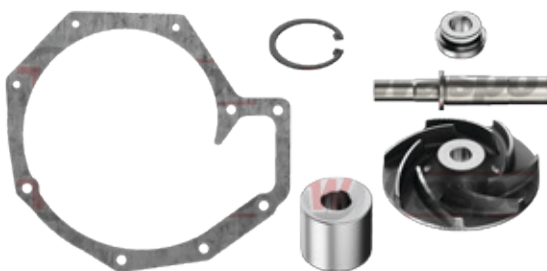

OEM Nr:

waspo.com.tr

405-7702

Repair Kit

OEM Nr:

waspo.com.tr

406-7702

Repair Kit