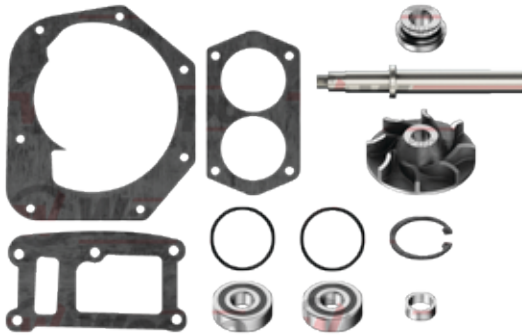

OEM Nr.

DAF

417-7702

Repair Kit

OEM Nr:

waspo.com.tr

418-7702

Repair Kit