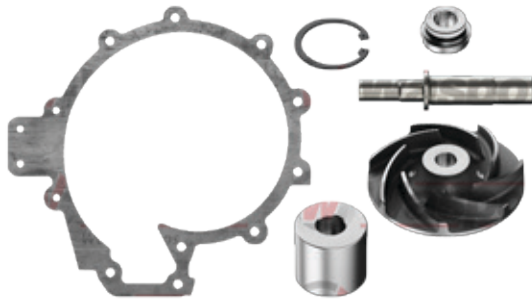

408-7702

Repair Kit

OEM Nr. ....

waspo.com.tr

410-7702

Repair Kit