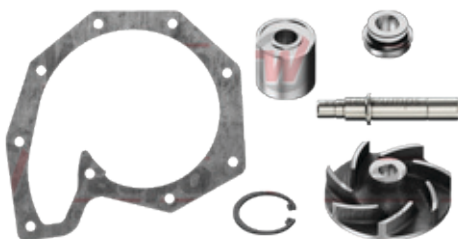

OEM Nr.

waspo.com.tr

408-7702

Repair Kit

OEM Nr.

waspo.com.tr

410-7702

Repair Kit