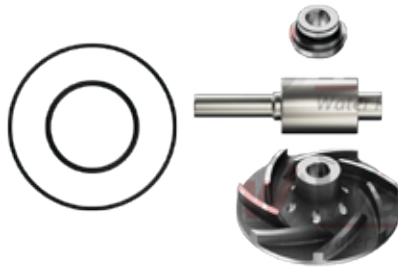

606-7702

Repair Kit