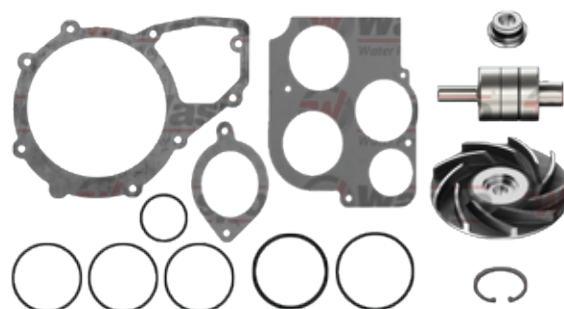

143-7702

Repair Kit