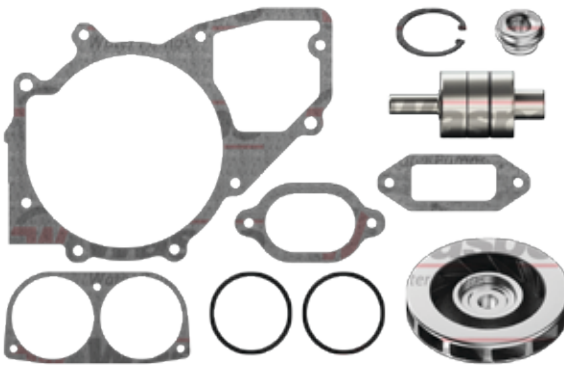

Housing

OEM Nr:

51 06330 5041

waspo.com.tr

106-7702

Repair Kit

OEM Nr:

51 06599 6033