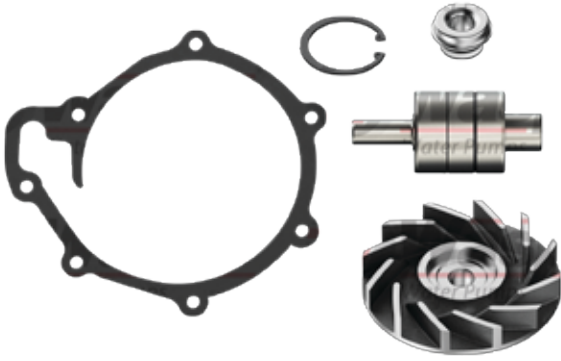

117-7702

Repair Kit

OEM Nr:

51 06599 6067

waspo.com.tr