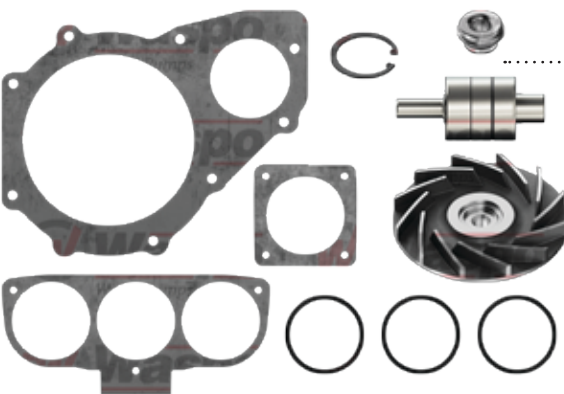

waspo.com.tr

138-7702

Repair Kit

OEM Nr.

waspo.com.tr

129-7702

Repair Kit

OEM Nr.