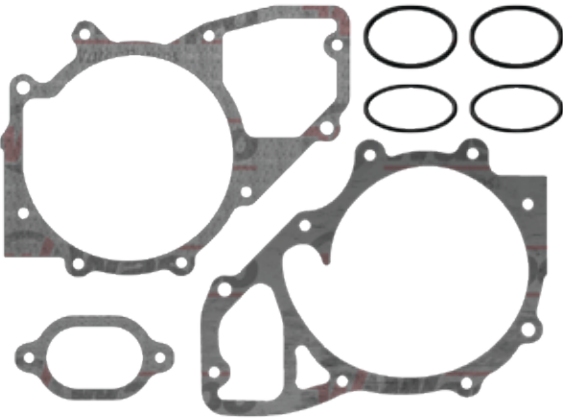

106-7792

Repair Kit

OEM Nr:

51 06599 6051

waspo.com.tr

waspo.com.tr