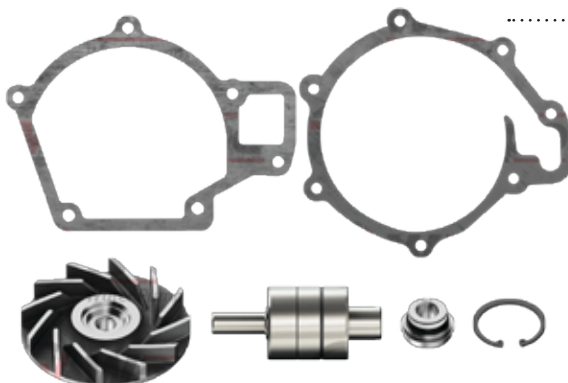

waspo.com.tr

115-7702

Repair Kit

OEM Nr.

51 06599 6052

waspo.com.tr

116-7702

Repair Kit