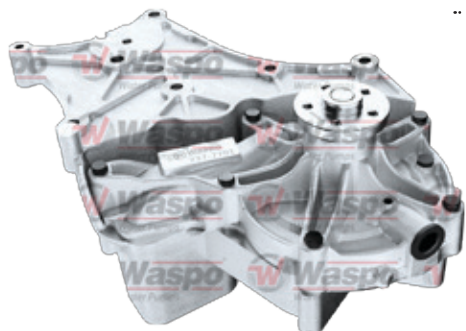

## 737-7701

Water Pump

OEM Nr:

RENAULT

738-7701

Water Pump

OEM Nr:

waspo.com.tr