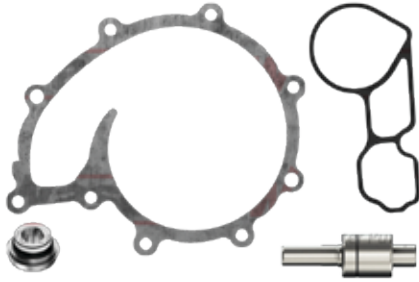

510-7702

Repair Kit

OEM Nr:

waspo.com.tr