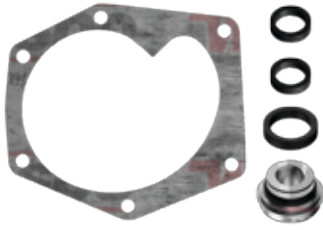

SCANIA

508-7702

Repair Kit

OEM Nr:

551 454

waspo.com.tr

waspo.com.tr

waspo.com.tr