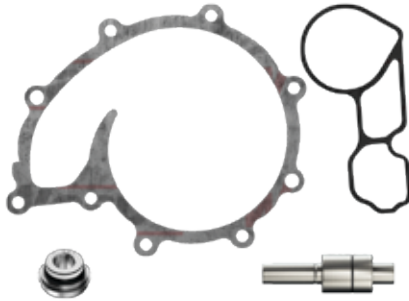

Repair Kit

OEM Nr:

waspo.com.tr

511-7702

Repair Kit

OEM Nr:

- 551 355
- 552 127
- 552 107

waspo.com.tr