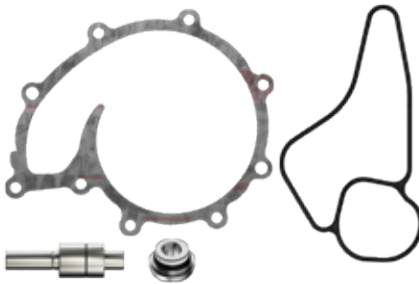

512-7702

Repair Kit

OEM Nr:

- 551 369
- 552 129
- 552 126
- 552 109
- 552 106

waspo.com.tr