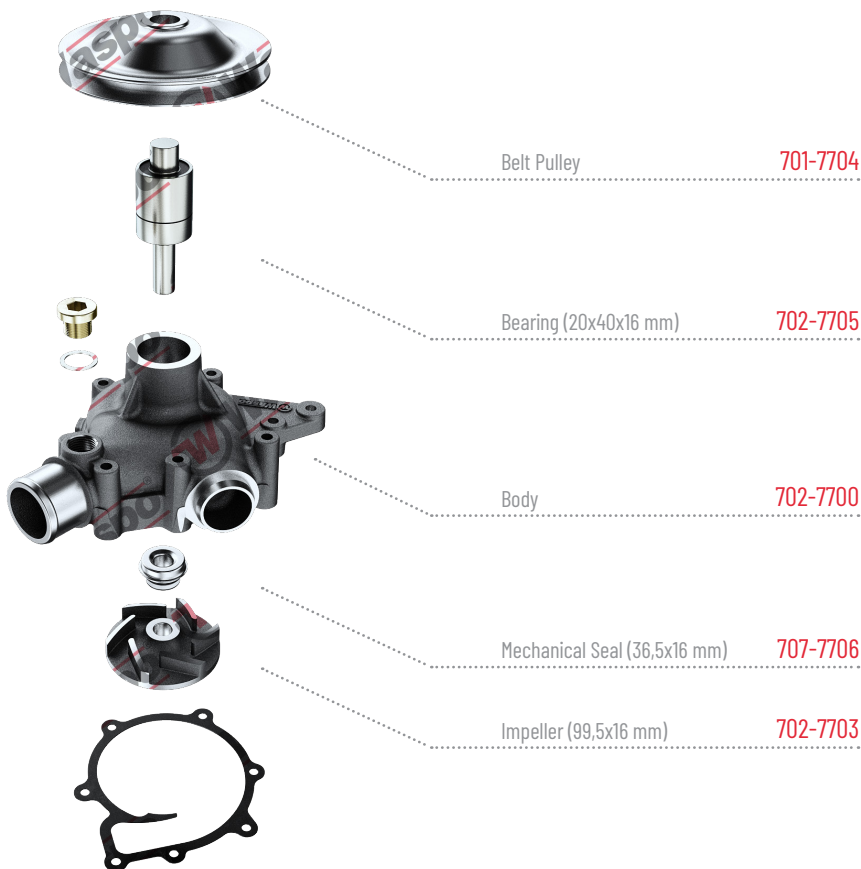

701-7701

Water Pump

BOX CONTENTS
701-7709

OE NO	Type	Engine
50 10 450 735 50 10 258 978 50 01 837 292	M140 - M160 M200 - M230 S140 - S160 PS150 - PS 160 S 170	MIDR 06.20.45B MIDS 06.20.45B

RENAULT

*Repair kit for this water pump is **702-7702**