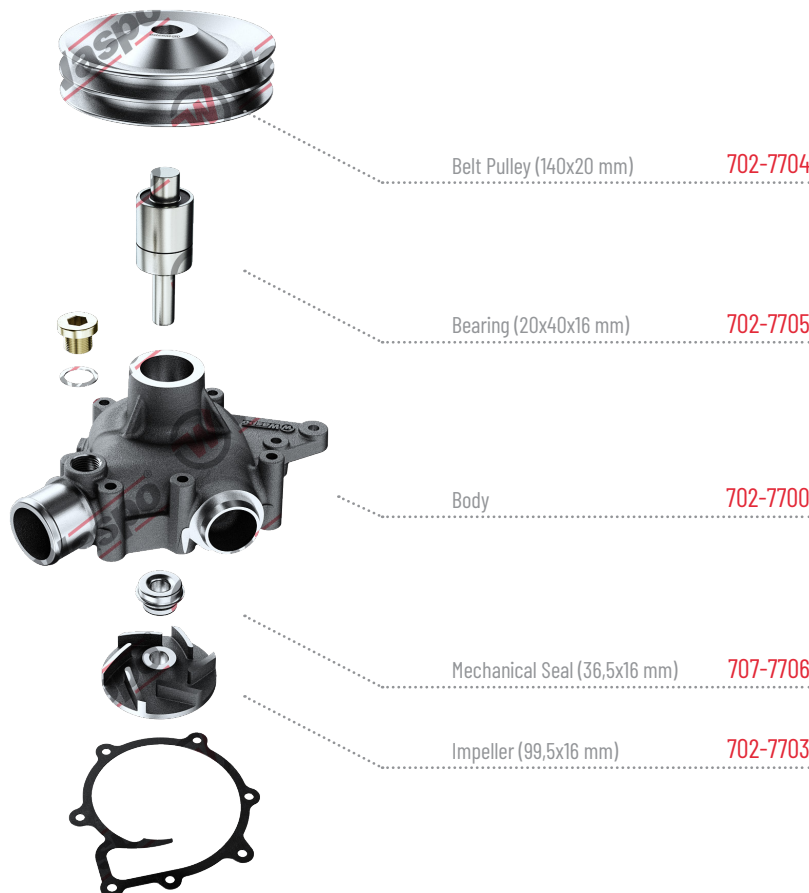

BOX CONTENTS
701-7709

702-7701

Water Pump

OE NO	Type	Engine
56 00 409 620	M140 - M160	MIDR 06.20.45B
50 01 837 288	M200 - M230	MIDS 06.20.45B
50 10 258 977	S140 - S160	
	PS150 - PS 160	
	S 170	
	MIDLINER	
	MIDLUM	

RENAULT

*Repair kit for this water pump is **702-7702**