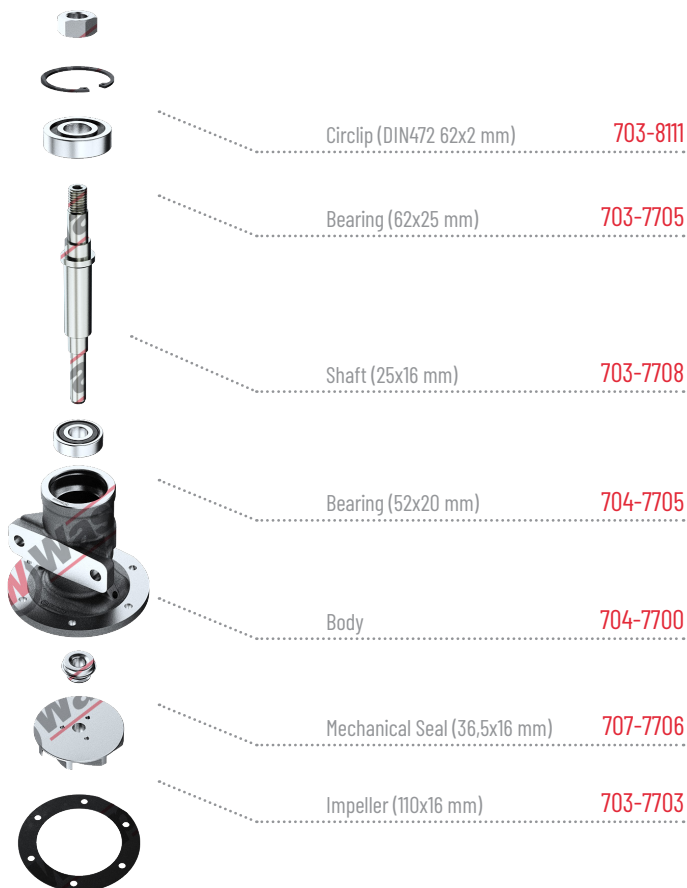

**BOX CONTENTS**  
703-7709

**704-7701**  
Water Pump

OE NO	Type	Engine
50 10 323 187	R310-R330	MD 06.35.40
50 01 837 314	R340-R365	MDS 06.35.40
00 00 773 450	CBH280-CBH340	MIDS 06.35.40
00 00 773 983	AE 380 - AE 420	MDR 06.35.40
00 00 773 796	R385MAJOR-385 TI	MIDR 06.35.40
	R420MAJOR-420 TI	MDR 06.35.40 A

RENAULT

\*Repair kit for this water pump is **704-7702**