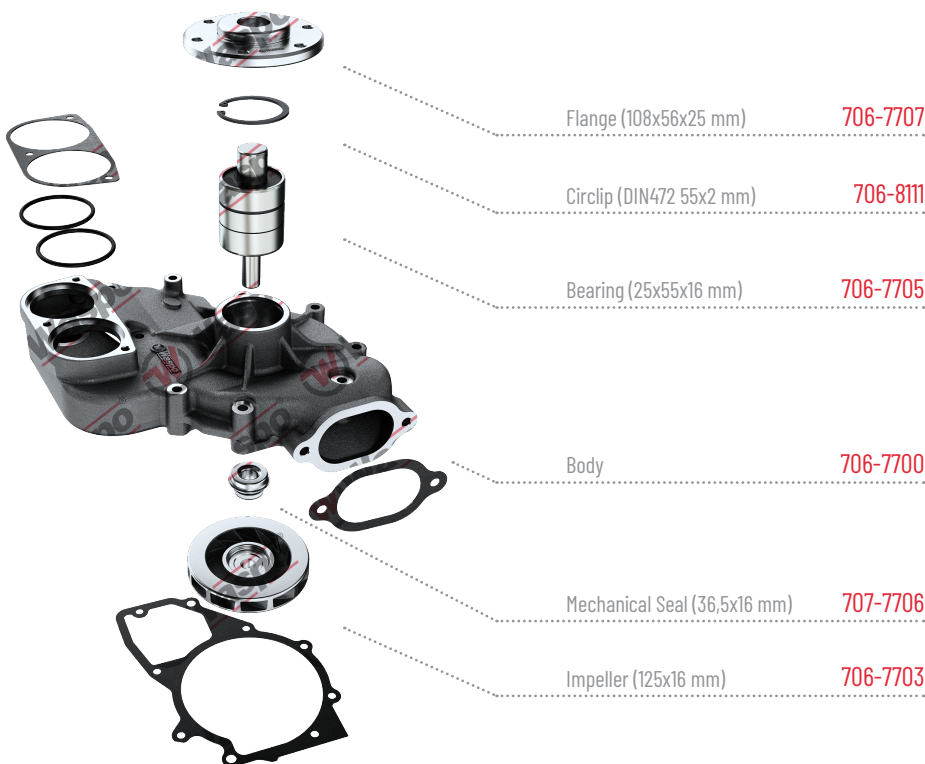

**BOX CONTENTS**  
706-7709

# 706-7701

Water Pump

OE NO	Type	Engine
-------	------	--------

50 00 286 186

D2566  
D2530  
D2538

**RENAULT**

\*Repair kit for this water pump is **706-7702**