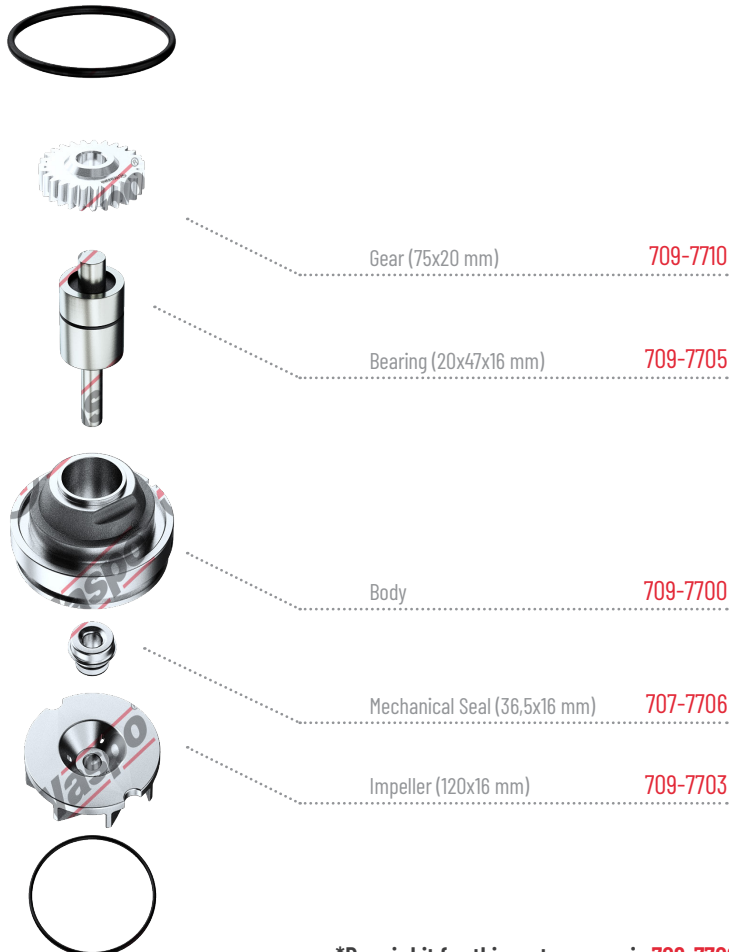

BOX CONTENTS
709-7709

709-7701

Water Pump

OE NO	Type	Engine
50 10 330 029 50 01 837 309	KERAX MAXTER CITYBUS AGORA G 340	MIDR 06.20.45 MIDR 06.20.30 MIP 06.20.45 MIPS 06.20.45 MIP 06.20.30

RENAULT

*Repair kit for this water pump is **709-7702**