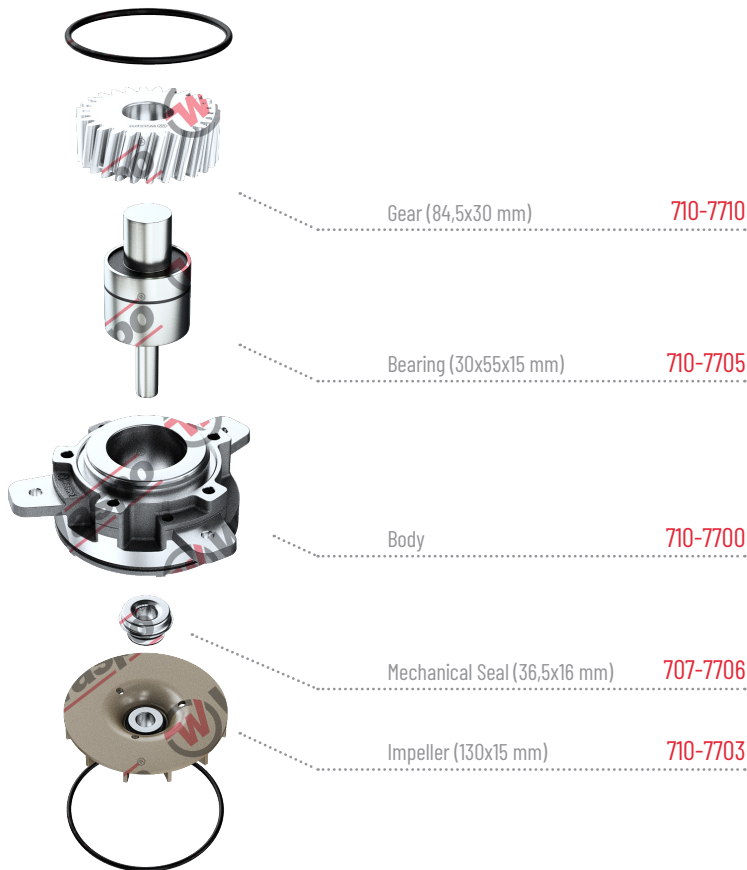

BOX CONTENTS
710-7709

710-7701

Water Pump

OE NO	Type	Engine
50 01 866 278 74 20 734 268	MAGNUM	DX112 DX113

RENAULT

*Repair kit for this water pump is **710-7702**