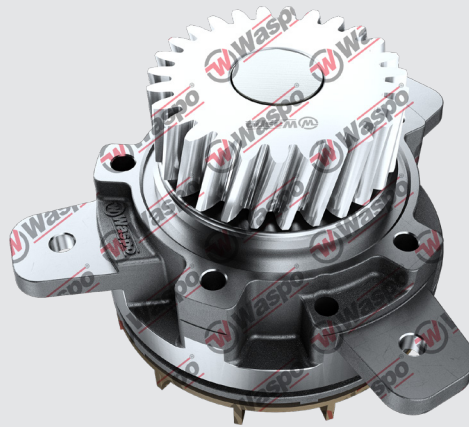

BOX CONTENTS
710-7709

710-7701

Water Pump

OE NO	Type	Engine
50 01 866 278 74 20 734 268	MAGNUM	DX112 DX113

RENAULT

*Repair kit for this water pump is **710-7702**