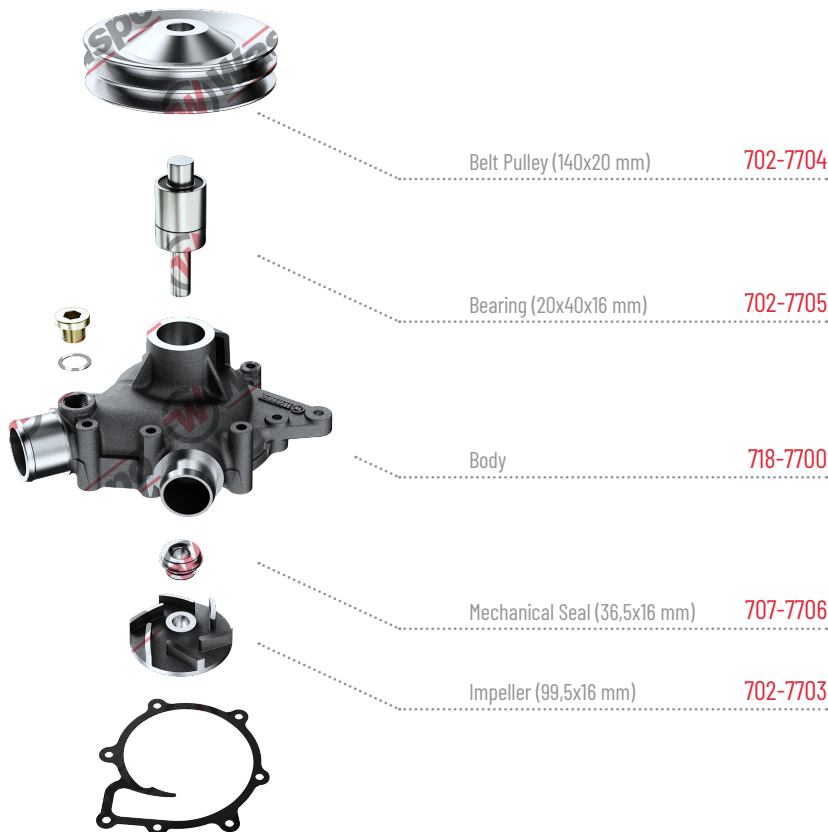

**718-7701**  
Water Pump

**BOX CONTENTS**  
701-7709

OE NO	Type	Engine
-------	------	--------

50 10 553 652

RENAULT

\*Repair kit for this water pump is **702-7702**