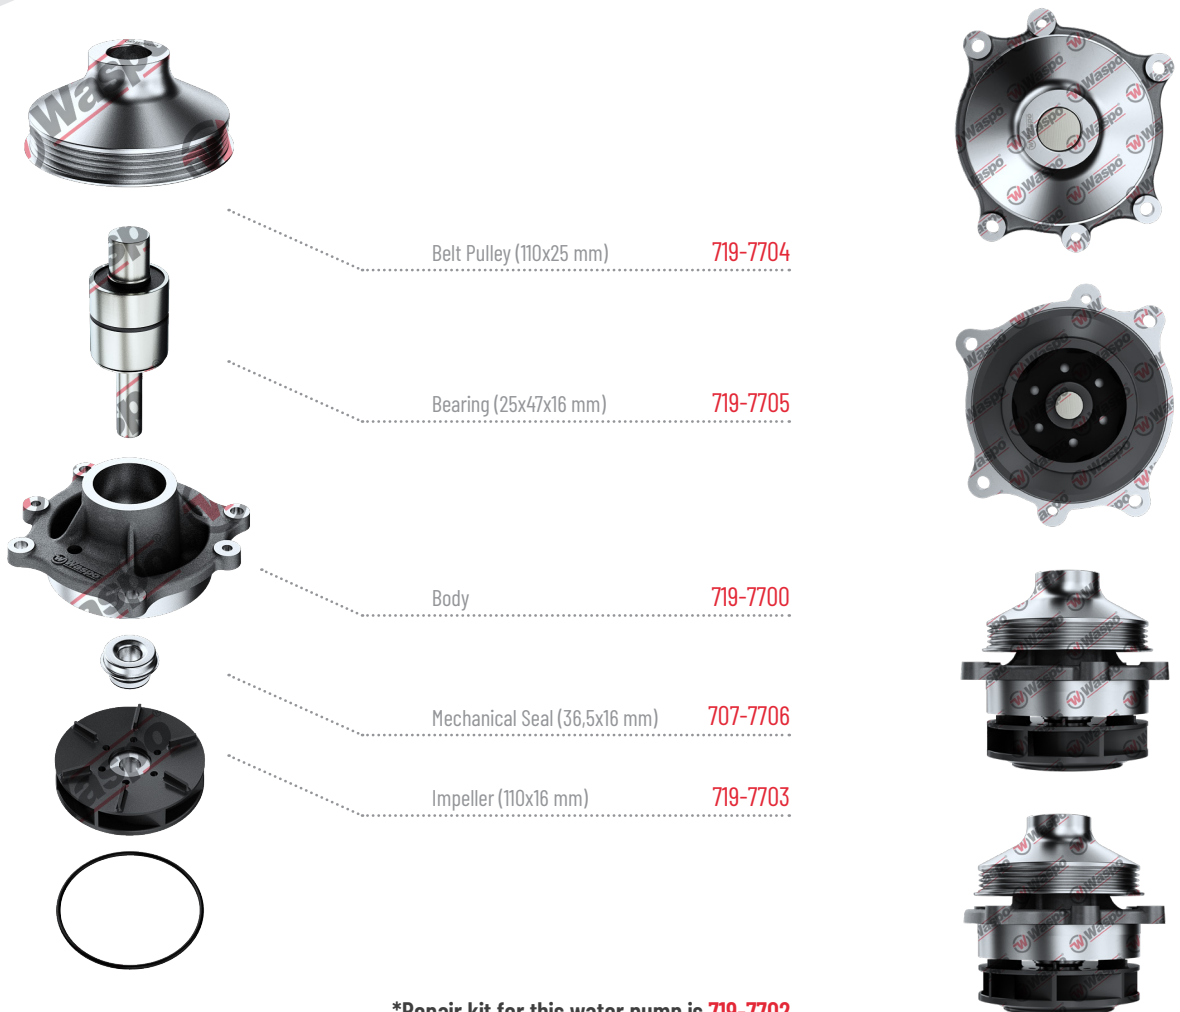

719-7701
Water Pump

BOX CONTENTS
719-7709

| OE NO | Type | Engine |
|---------------|------|--------|
| 50 01 857 981 | | |

RENAULT

*Repair kit for this water pump is **719-7702**