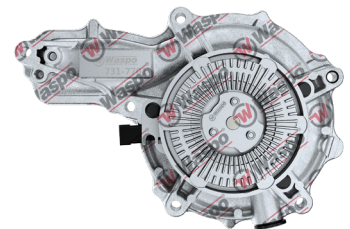

731-7701
Water Pump

BOX CONTENTS
731-7709

OE NO	Type	Engine
74 21 648 715 74 21 072 412	C-Truck Kerax DXi 13 FAB-36.D/36.E K-Truck Magnum DXi 13 FAB-17JF/RF/SF/TF T-Truck	EURO 5

RENAULT

*Repair kit for this water pump is **731-7702**