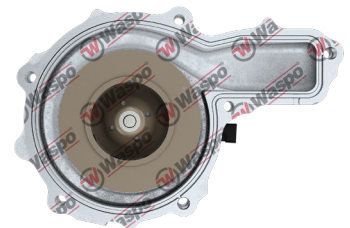

731-7701
Water Pump

BOX CONTENTS
731-7709

OE NO	Type	Engine
74 21 648 715 74 21 072 412	C-Truck Kerax DXi 13 FAB-36.D/36.E K-Truck Magnum DXi 13 FAB-17JF/RF/SF/TF T-Truck	EURO 5

RENAULT

*Repair kit for this water pump is **731-7702**