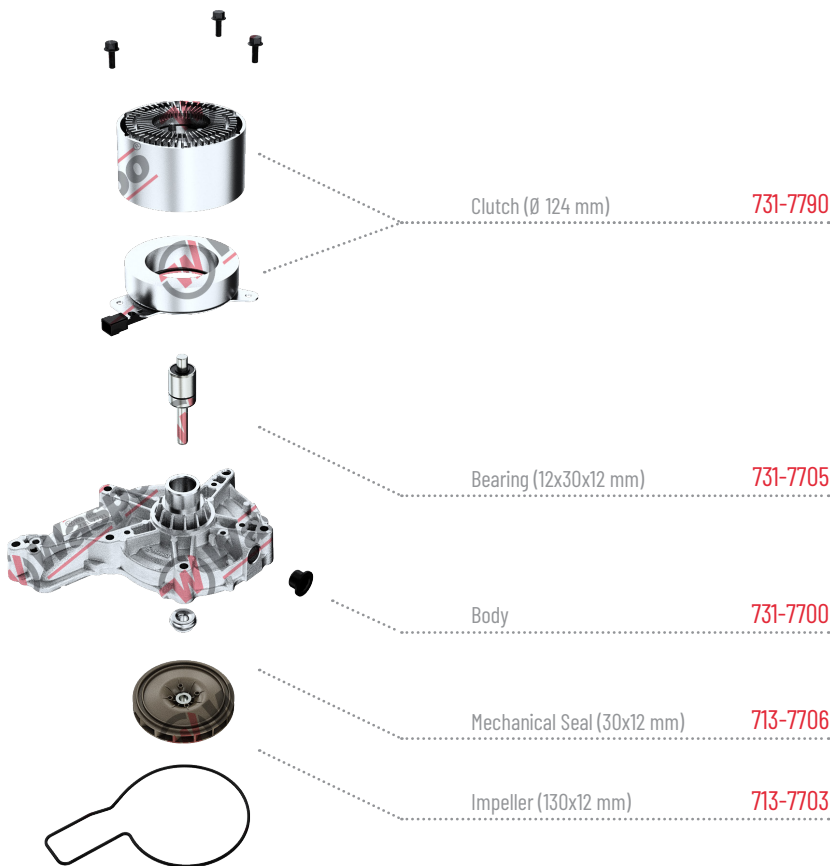

731-7701
Water Pump

BOX CONTENTS
731-7709

OE NO	Type	Engine
74 21 648 715 74 21 072 412	C-Truck Kerax DXi 13 FAB-36.D/36.E K-Truck Magnum DXi 13 FAB-17JF/RF/SF/TF T-Truck	EURO 5

RENAULT

*Repair kit for this water pump is **731-7702**