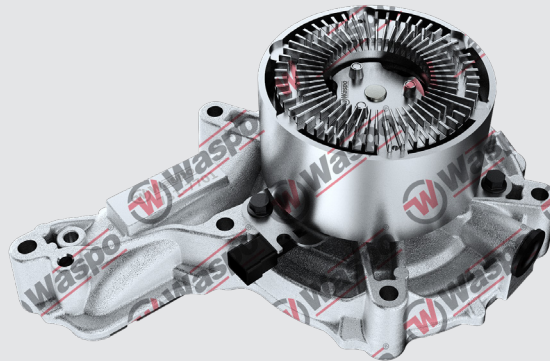

731-7701
Water Pump

BOX CONTENTS
731-7709

OE NO	Type	Engine
74 21 648 715 74 21 072 412	C-Truck Kerax DXi 13 FAB-36.D/36.E K-Truck Magnum DXi 13 FAB-17JF/RF/SF/TF T-Truck	EURO 5

RENAULT

*Repair kit for this water pump is **731-7702**