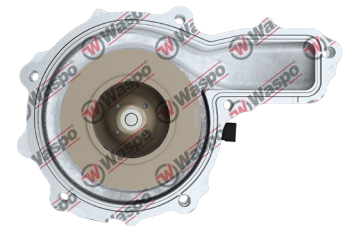

733-7701

Water Pump

BOX CONTENTS
731-7709

OE NO	Type	Engine
74 21 969 188 74 21 648 716 74 21 072 414	Kerax Kerax 8x4 Premium TR FAB-24.F/25.C Premium PR FAB-24.F/25.C Magnum T-Truck C-Truck K-Truck	EURO 5

RENAULT

***Repair kit for this water pump is 731-7702**