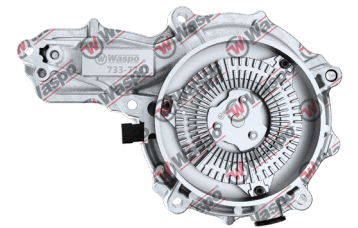

733-7701

Water Pump

BOX CONTENTS
731-7709

OE NO	Type	Engine
74 21 969 188 74 21 648 716 74 21 072 414	Kerax Kerax 8x4 Premium TR FAB-24.F/25.C Premium PR FAB-24.F/25.C Magnum T-Truck C-Truck K-Truck	EURO 5

RENAULT

***Repair kit for this water pump is 731-7702**