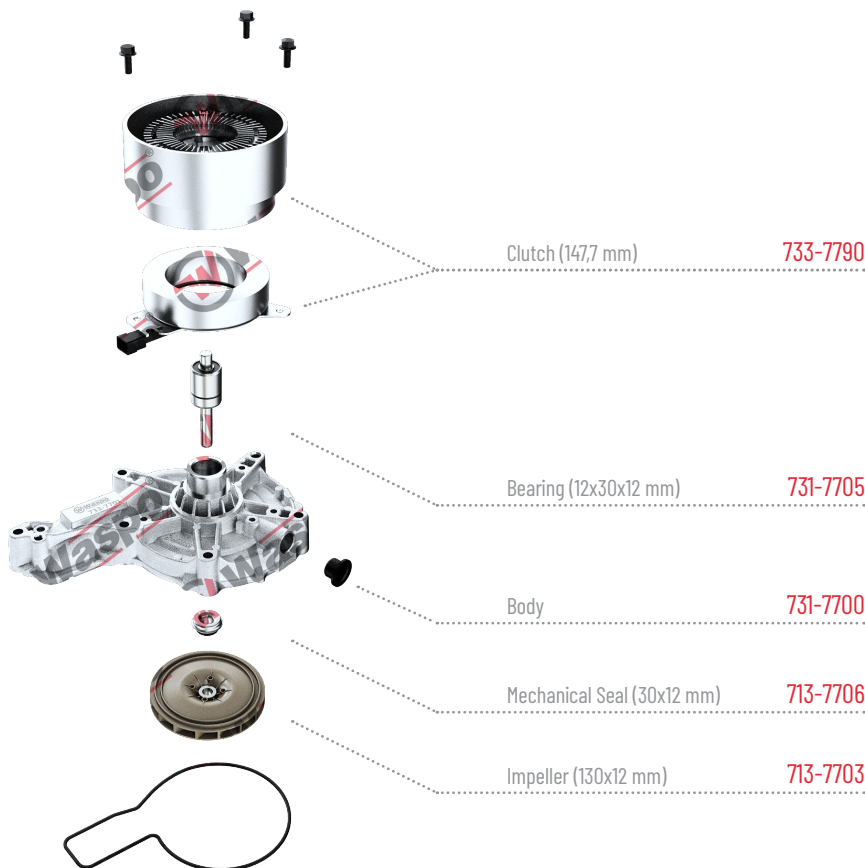

733-7701

Water Pump

BOX CONTENTS
731-7709

OE NO	Type	Engine
74 21 969 188 74 21 648 716 74 21 072 414	Kerax Kerax 8x4 Premium TR FAB-24.F/25.C Premium PR FAB-24.F/25.C Magnum T-Truck C-Truck K-Truck	EURO 5

RENAULT

***Repair kit for this water pump is 731-7702**