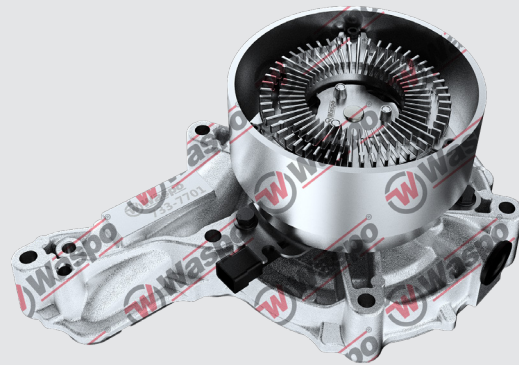

733-7701

Water Pump

BOX CONTENTS
731-7709

OE NO	Type	Engine
74 21 969 188 74 21 648 716 74 21 072 414	Kerax Kerax 8x4 Premium TR FAB-24.F/25.C Premium PR FAB-24.F/25.C Magnum T-Truck C-Truck K-Truck	EURO 5

RENAULT

***Repair kit for this water pump is 731-7702**