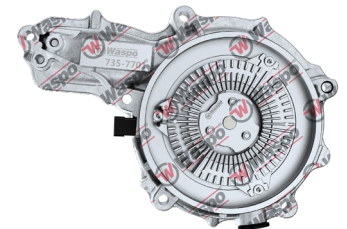

735-7701

Water Pump

BOX CONTENTS
731-7709

OE NO	Type	Engine
74 21 969 184 74 21 648 714 74 21 072 413	Kerax DXi 13 FAB-36.D/36.E Magnum DXi 13 FAB-17JF/RF/SF/TF C-Truck K-Truck T-Truck	EURO 5

RENAULT

*Repair kit for this water pump is **731-7702**