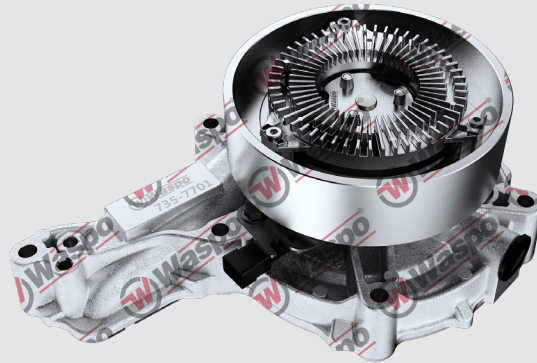

735-7701

Water Pump

BOX CONTENTS
731-7709

OE NO	Type	Engine
74 21 969 184 74 21 648 714 74 21 072 413	Kerax DXi 13 FAB-36.D/36.E Magnum DXi 13 FAB-17JF/RF/SF/TF C-Truck K-Truck T-Truck	EURO 5

RENAULT

*Repair kit for this water pump is **731-7702**