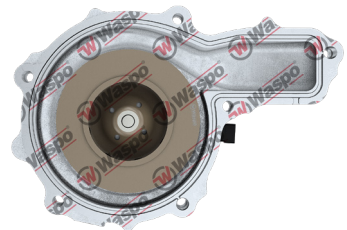

735-7701

Water Pump

BOX CONTENTS
731-7709

OE NO	Type	Engine
74 21 969 184 74 21 648 714 74 21 072 413	Kerax DXi 13 FAB-36.D/36.E Magnum DXi 13 FAB-17JF/RF/SF/TF C-Truck K-Truck T-Truck	EURO 5

RENAULT

*Repair kit for this water pump is **731-7702**