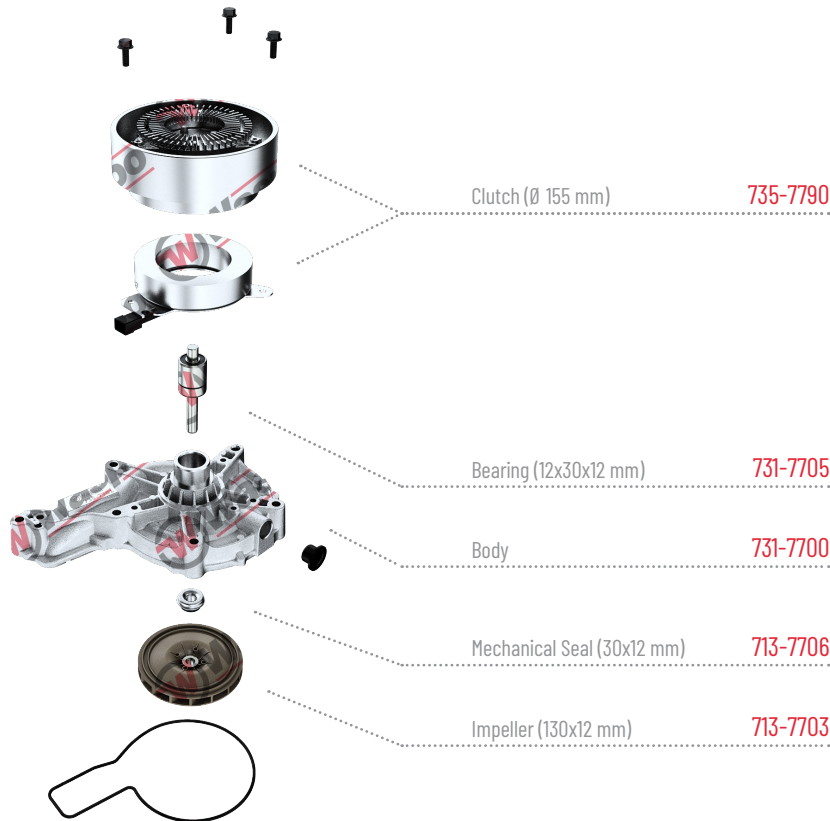

735-7701

Water Pump

BOX CONTENTS
731-7709

OE NO	Type	Engine
74 21 969 184 74 21 648 714 74 21 072 413	Kerax DXi 13 FAB-36.D/36.E Magnum DXi 13 FAB-17JF/RF/SF/TF C-Truck K-Truck T-Truck	EURO 5

RENAULT

*Repair kit for this water pump is **731-7702**