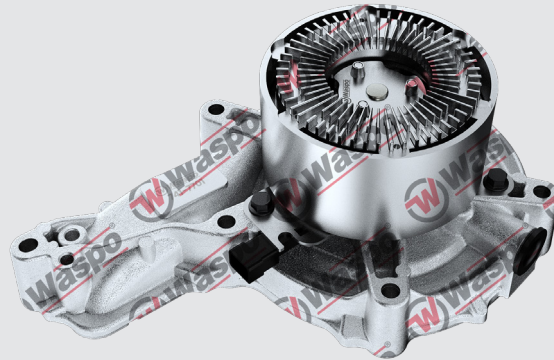

741-7701
Water Pump

BOX CONTENTS
731-7709

OE NO	Type	Engine
74 21 960 482 74 21 814 005	Kerax DXi 13 FAB-36.D/36.E Magnum DXi 13 FAB-17JF/RF/SF/TF C-Truck K-Truck T-Truck	EURO 6

RENAULT

*Repair kit for this water pump is **731-7702**