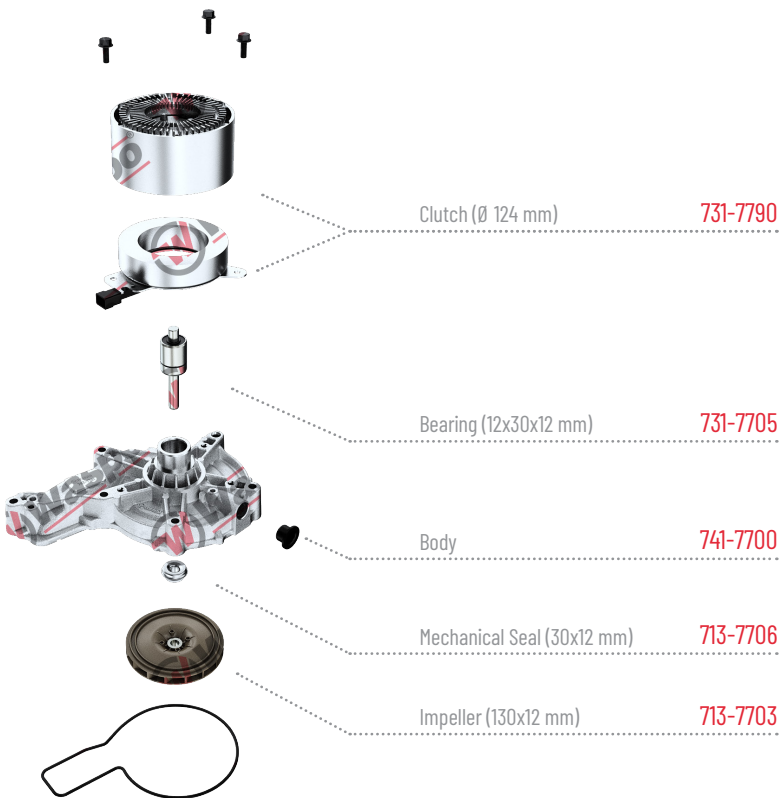

741-7701
Water Pump

BOX CONTENTS
731-7709

OE NO	Type	Engine
74 21 960 482 74 21 814 005	Kerax DXi 13 FAB-36.D/36.E Magnum DXi 13 FAB-17JF/RF/SF/TF C-Truck K-Truck T-Truck	EURO 6

RENAULT

*Repair kit for this water pump is **731-7702**