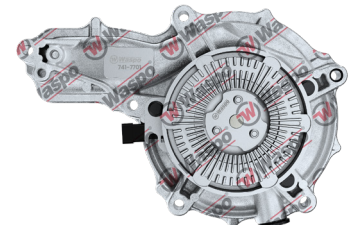

741-7701
Water Pump

BOX CONTENTS
731-7709

OE NO	Type	Engine
74 21 960 482 74 21 814 005	Kerax DXi 13 FAB-36.D/36.E Magnum DXi 13 FAB-17JF/RF/SF/TF C-Truck K-Truck T-Truck	EURO 6

RENAULT

*Repair kit for this water pump is **731-7702**