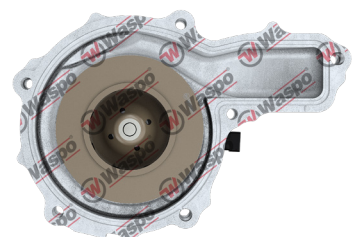

741-7701
Water Pump

BOX CONTENTS
731-7709

OE NO	Type	Engine
74 21 960 482 74 21 814 005	Kerax DXi 13 FAB-36.D/36.E Magnum DXi 13 FAB-17JF/RF/SF/TF C-Truck K-Truck T-Truck	EURO 6

RENAULT

*Repair kit for this water pump is **731-7702**