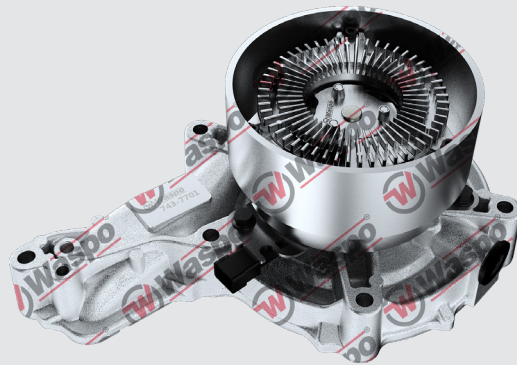

# 743-7701

Water Pump

**BOX CONTENTS**  
731-7709

| OE NO                          | Type   | Engine |
|--------------------------------|--|--------|
| 74 21 974 078<br>74 21 812 242 | Kerax SEA<br>Kerax 8x4 SAMPT (RESEAU)<br>Kerax DXi 11 FAB-34.C/34.F<br>Premium TR FAB-24.F/25.C<br>Premium PR FAB-24.F/25.C<br>C-Truck<br>K-Truck<br>T-Truck | EURO 6 |

**RENAULT**

\*Repair kit for this water pump is **731-7702**