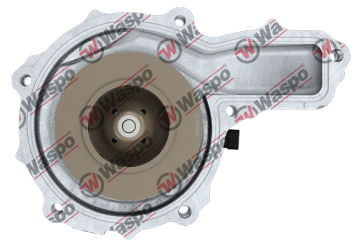

# 743-7701

Water Pump

**BOX CONTENTS**  
731-7709

| OE NO                          | Type   | Engine |
|--------------------------------|--|--------|
| 74 21 974 078<br>74 21 812 242 | Kerax SEA<br>Kerax 8x4 SAMPT (RESEAU)<br>Kerax DXi 11 FAB-34.C/34.F<br>Premium TR FAB-24.F/25.C<br>Premium PR FAB-24.F/25.C<br>C-Truck<br>K-Truck<br>T-Truck | EURO 6 |

**RENAULT**

\*Repair kit for this water pump is **731-7702**