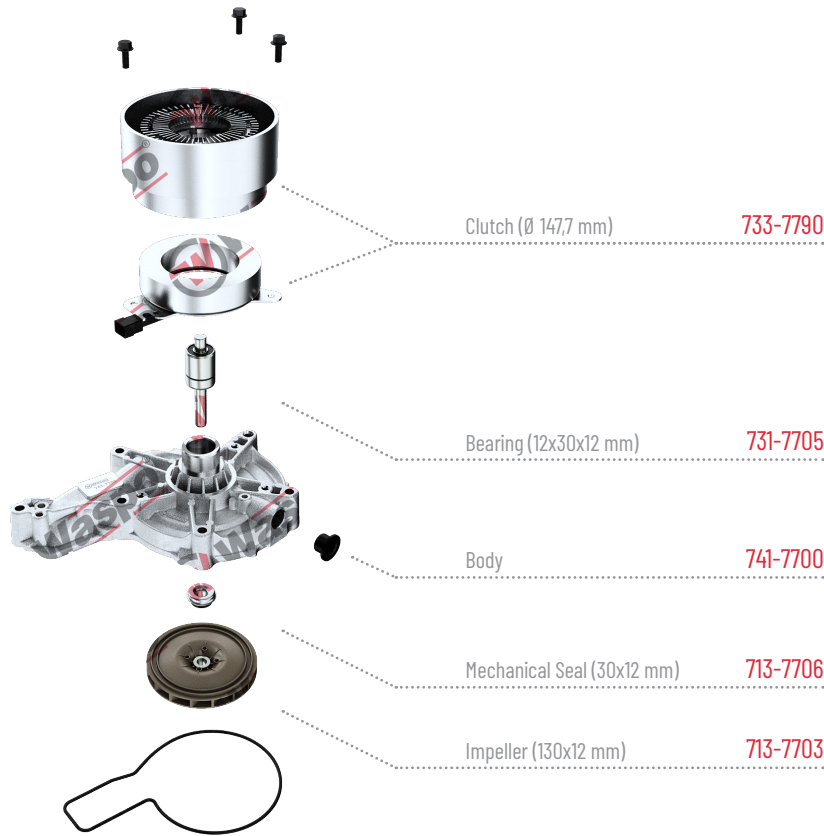

# 743-7701

Water Pump

**BOX CONTENTS**  
731-7709

| OE NO                          | Type   | Engine |
|--------------------------------|--|--------|
| 74 21 974 078<br>74 21 812 242 | Kerax SEA<br>Kerax 8x4 SAMPT (RESEAU)<br>Kerax DXi 11 FAB-34.C/34.F<br>Premium TR FAB-24.F/25.C<br>Premium PR FAB-24.F/25.C<br>C-Truck<br>K-Truck<br>T-Truck | EURO 6 |

**RENAULT**

\*Repair kit for this water pump is **731-7702**