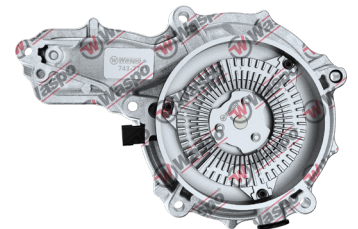

# 743-7701

Water Pump

**BOX CONTENTS**  
731-7709

| OE NO                          | Type   | Engine |
|--------------------------------|--|--------|
| 74 21 974 078<br>74 21 812 242 | Kerax SEA<br>Kerax 8x4 SAMPT (RESEAU)<br>Kerax DXi 11 FAB-34.C/34.F<br>Premium TR FAB-24.F/25.C<br>Premium PR FAB-24.F/25.C<br>C-Truck<br>K-Truck<br>T-Truck | EURO 6 |

**RENAULT**

\*Repair kit for this water pump is **731-7702**