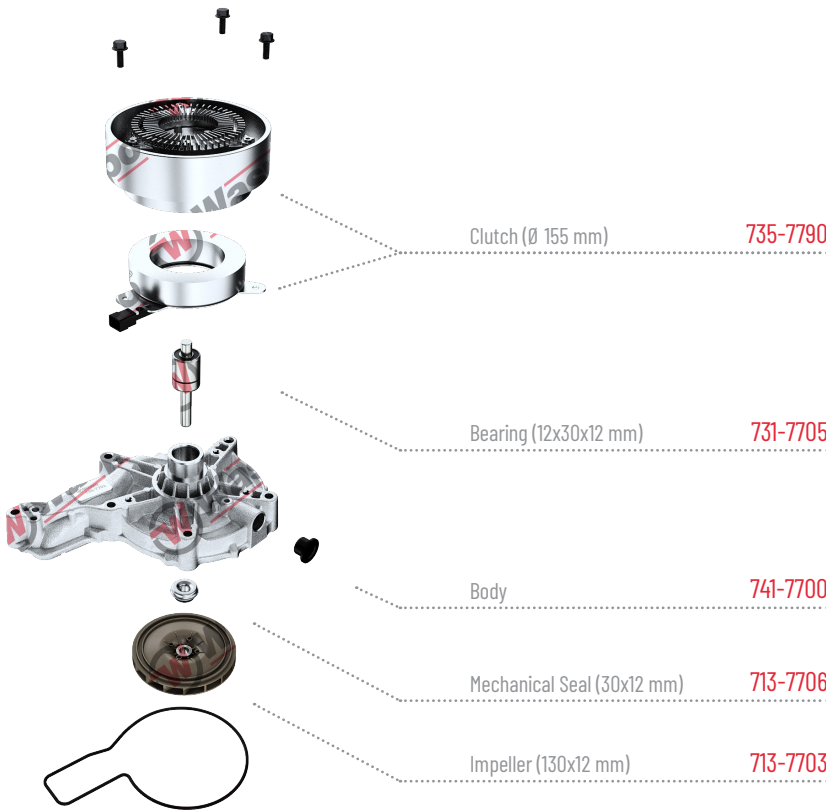

745-7701
Water Pump

BOX CONTENTS
73 1-7709

OE NO	Type	Engine
74 21 960 480	Kerax DXi 13 FAB-36.D/36.E Magnum DXi 13 FAB-17JF/RF/SF/TF C-Truck K-Truck T-Truck	EURO 6

RENAULT

*Repair kit for this water pump is **731-7702**