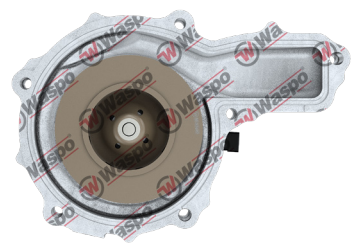

745-7701
Water Pump

BOX CONTENTS
73 1-7709

OE NO	Type	Engine
74 21 960 480	Kerax DXi 13 FAB-36.D/36.E Magnum DXi 13 FAB-17JF/RF/SF/TF C-Truck K-Truck T-Truck	EURO 6

RENAULT

*Repair kit for this water pump is **731-7702**