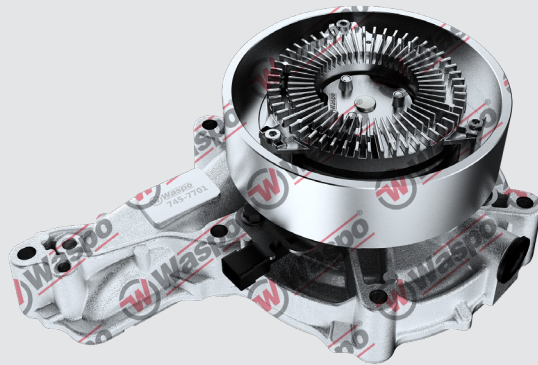

745-7701
Water Pump

BOX CONTENTS
73 1-7709

OE NO	Type	Engine
74 21 960 480	Kerax DXi 13 FAB-36.D/36.E Magnum DXi 13 FAB-17JF/RF/SF/TF C-Truck K-Truck T-Truck	EURO 6

RENAULT

*Repair kit for this water pump is **731-7702**