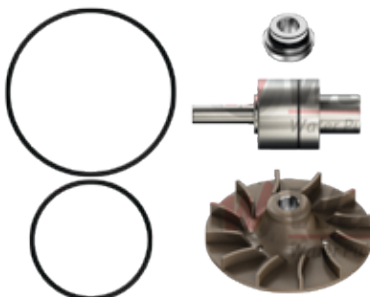

320-7702

Repair Kit