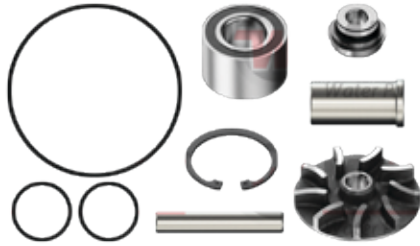

waspo.com.tr

326-7702

Repair Kit

OEM Nr:

- 6 630 846

VOLVO

327-7702

Repair Kit