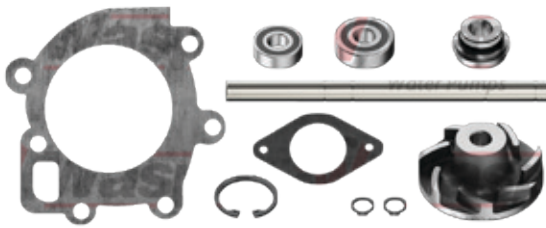

329-7702

Repair Kit

OEM Nr:

waspo.com.tr

waspo.com.tr