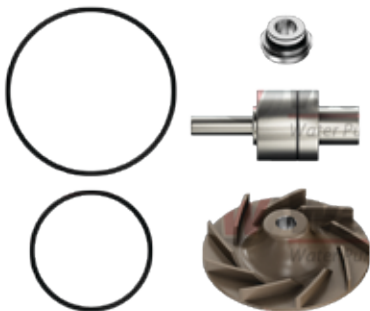

waspo.com.tr

319-7702

Repair Kit

OEM Nr:

276 852

waspo.com.tr

310-7702

Repair Kit